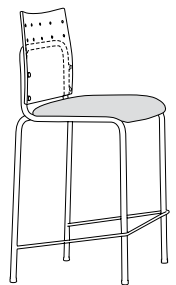

Model H462 Sienna Counter Stool with Upholstered Seat

Molded Plexiglass back and upholstered seat on powder coated frame. Stackable up to 3 high.

Optional Polished Chrome Frame

Chrome Frame Code: PC add $78 to list

COM Yardage: 0.75 Yard

COV/COM	GR1	VINYL GR2	VINYL GR3	VINYL GR4	GR5
$718	$746	$767	$787	$808	$829
GR6	GR7	GR8	GR9	GR10	LEA
$849	$870	$890	$911	$932	$1268