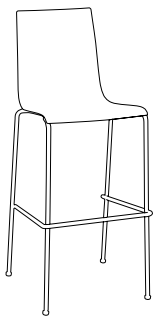

**ZIP SERIES**

Zip is a stackable chair designed for indoor or outdoor use. Offered in cafe, counter and bar stool heights. Hi-Rek shell available in 5 colors. Embossable with custom design in 8 leather colors on inside or outside back.

Qty./Wt. Per Carton: 3 ea./40 lbs. 2 ea./40 lbs. 2 ea./42 lbs.

ZIP STOOL WITH EMBOSSING SAMPLE

**MODEL/DESCRIPTION**

**LIST PRICING**

**Model H490 Zip Stacking Cafe Chair**  
Hi-Rek plastic shell on polished chrome frame. Stackable up to 4 chairs. Suitable for outdoor use.

INDOOR	OUTDOOR	POLISHED CHROME
\$329	\$354	\$358

**Model H492 Zip Stacking Counter Stool**  
Hi-Rek plastic shell on polished chrome frame. Stackable up to 4 chairs. Suitable for outdoor use.

INDOOR	OUTDOOR	POLISHED CHROME
\$458	\$479	\$497

**Model H494 Zip Stacking Bar Stool**  
Hi-Rek plastic shell on polished chrome frame. Stackable up to 4 chairs. Suitable for outdoor use.

INDOOR	OUTDOOR	POLISHED CHROME
\$479	\$499	\$518

**Custom Embossing**  
Practically any continuous line graphic for one color embossing on inside or outside back. Embossed with regenerated leather in 8 colors. Not for outdoor use.