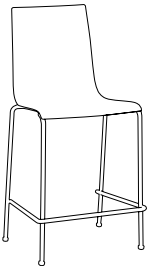

**Leather Embossing Colors:**

- Black
- White
- Ferarri Red
- Ivory
- Orange
- Dark Brown
- Olive Green
- Fushia

**DIMENSIONS**

	CAFE CHAIR	COUNTER STOOL	BAR STOOL
Seat Width:	16.5"	16.5"	16.5"
Seat Depth:	14"	14"	14"
Seat Height:	18.5"	24"	30.5"
Back Height:	33"	39"	45"
Overall Width:	17.5"	18"	18"
Overall Depth:	18.5"	19.5"	19.5"

Qty./Wt. Per Carton: 3 ea./40 lbs. 2 ea./40 lbs. 2 ea./42 lbs.

ZIP STOOL WITH EMBOSSING SAMPLE

**MODEL/DESCRIPTION**

**LIST PRICING**

**Model H490 Zip Stacking Cafe Chair**  
Hi-Rek plastic shell on polished chrome frame. Stackable up to 4 chairs. Suitable for outdoor use.

INDOOR	OUTDOOR	POLISHED CHROME
\$329	\$354	\$358

**Model H492 Zip Stacking Counter Stool**  
Hi-Rek plastic shell on polished chrome frame. Stackable up to 4 chairs. Suitable for outdoor use.

INDOOR	OUTDOOR	POLISHED CHROME
\$458	\$479	\$497

**Model H494 Zip Stacking Bar Stool**  
Hi-Rek plastic shell on polished chrome frame. Stackable up to 4 chairs. Suitable for outdoor use.

INDOOR	OUTDOOR	POLISHED CHROME
\$479	\$499	\$518

**Custom Embossing**  
Practically any continuous line graphic for one color embossing on inside or outside back. Embossed with regenerated leather in 8 colors. Not for outdoor use.