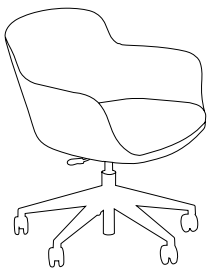

DETRA SWIVEL CLUB CHAIRS

DETRA GENERAL SPECIFICATIONS

- Seat Shell** Fully upholstered over fire retardant injected molded foam on reinforced polyurethane shell with upholstered seat cushion.
- Upholstery** Detra is available upholstered in leather and faux leather. Upholstery is glued to foam in its entirety.
- Base** Trumpet base: 360° swivel with fixed height. One piece steel polished chrome standard. Black, white bases are available. Base diameter is 17.5".
 Square base: 360° swivel with fixed height. Inox stainless steel 16" square base with square column.
 5 Star base: Pneumatic height adjustment and swivel casters. 5-Star die cast base offered in Polished Aluminum and Black.

MODEL / DESCRIPTION

LIST PRICING

Model H850 Detra Swivel Club Chair
Fully upholstered chair on Polished Chrome Trumpet Base. Optional base colors available.

FAUX LEATHER-M	GENUINE LEATHER-M
\$1354	\$1538

Model H852 Detra Swivel Club Chair
Fully upholstered chair on Inox Square Stainless Steel base and column.

FAUX LEATHER-M	GENUINE LEATHER-M
\$1529	\$1713

Model H854 Detra Swivel Club Chair
Fully upholstered chair on 5-Star Polished Aluminum die cast base.

FAUX LEATHER-M	GENUINE LEATHER-M
\$1354	\$1538

Model H856 Detra Swivel Club Chair
Fully upholstered chair on 5-Star base in Black.

FAUX LEATHER-M	GENUINE LEATHER-M
\$1240	\$1413