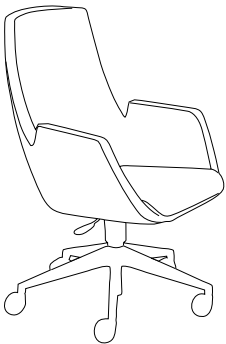

Qty./Wt. Per Carton: 1 ea./65 lbs.

MODEL / DESCRIPTION

LIST PRICING

Model H496 Novella Grande Swivel Club Chair with Fully Upholstered Seat and Trumpet Base

Fully upholstered chair on Polished Chrome Giant Trumpet Base.

FAUX LEATHER-T	GENUINE LEATHER-T
\$1978	\$2480

Model H498 Novella Grande Swivel Club Chair with Fully Upholstered Seat and Polished Aluminum 5-Star base

Fully upholstered chair on Polished Aluminum 5-Star Base.